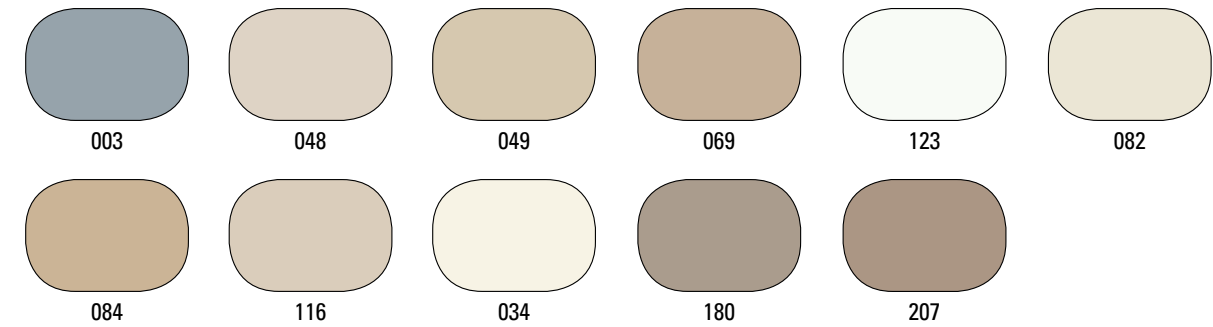

Please note:

- Utility Vents are available in over 220 colors plus paintable.
- Mounting Blocks are available in over 220 colors plus paintable.
- Gable Vents are available in over 220 colors plus paintable.
- Specialty and Custom Gable Vents are only available in 001, and 030.
- 9" Flat Panel Window Headers in standard 128", custom widths over 144", and headers with endcaps over 73" are available in 001, 117, and 123 and paintable (030) only.
- Actual colors may vary from printed examples.  
For exact color matching, see a color keychain.

**Standard Shutters – 20 Colors plus Paintable**

**Custom Shutters - 22 Colors plus Paintable (Including Standard Shutter Colors)**

\*Style-A Louver Custom Shutters:  
4 New colors (282, 283, 284, 285) available in widths: 9¼", 12", 14½" **and** lengths: 25"-80" **only**.

\*Style-A Panel Custom Shutters:  
4 New colors (282, 283, 284, 285) available in widths: 12", 14½" **and** lengths: 31"-80" **only**.

**Headers, Door Surrounds and Sunbursts  
22 Colors plus Paintable (Including Standard\* & Custom Shutter Colors)**

\* Not including 282, 283, 284 and 285.

**Corner Blocks — 29 Colors plus Paintable (Including Standard\* & Custom Shutter Colors)**

\* Not including 282, 283, 284 and 285.

**Lineals – 3 Colors plus Paintable**