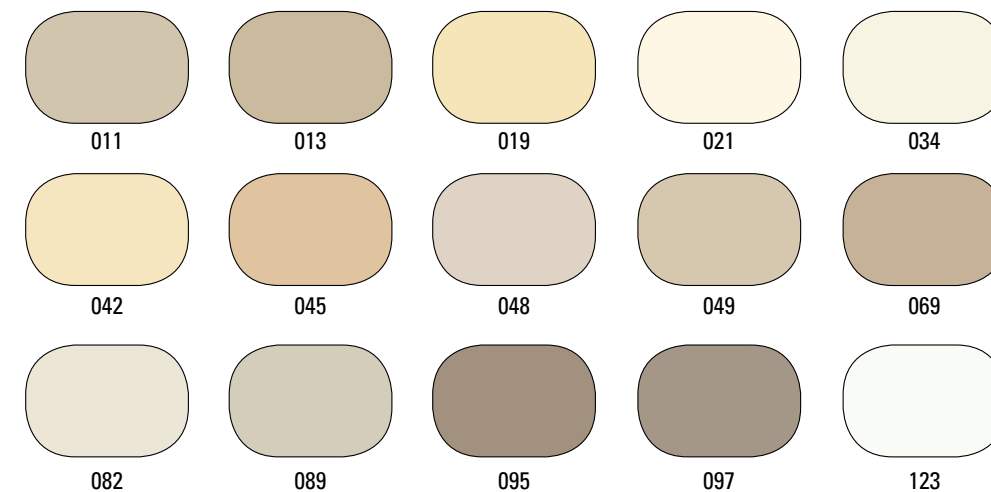

**Standard Shutters – 20 Colors plus Paintable**

**Custom Shutters - 22 Colors plus Paintable (Including Standard Shutter Colors)**

\*Style-A Louver Custom Shutters:  
4 New colors (282, 283, 284, 285) available in widths: 9¼", 12", 14½" **and** lengths: 25"-80" **only**.

\*Style-A Panel Custom Shutters:  
4 New colors (282, 283, 284, 285) available in widths: 12", 14½" **and** lengths: 31"-80" **only**.

**Headers, Door Surrounds and Sunbursts  
22 Colors plus Paintable (Including Standard\* & Custom Shutter Colors)**

\* Not including 282, 283, 284 and 285.

**Corner Blocks — 29 Colors plus Paintable (Including Standard\* & Custom Shutter Colors)**

\* Not including 282, 283, 284 and 285.

**Lineals – 3 Colors plus Paintable**

**Decorative Windows — 4 Colors plus Paintable**

**Dentil Trim — 33 Colors plus Paintable (Including Standard\* & Custom Shutter Colors)**

\* Not including 282, 283, 284 and 285.